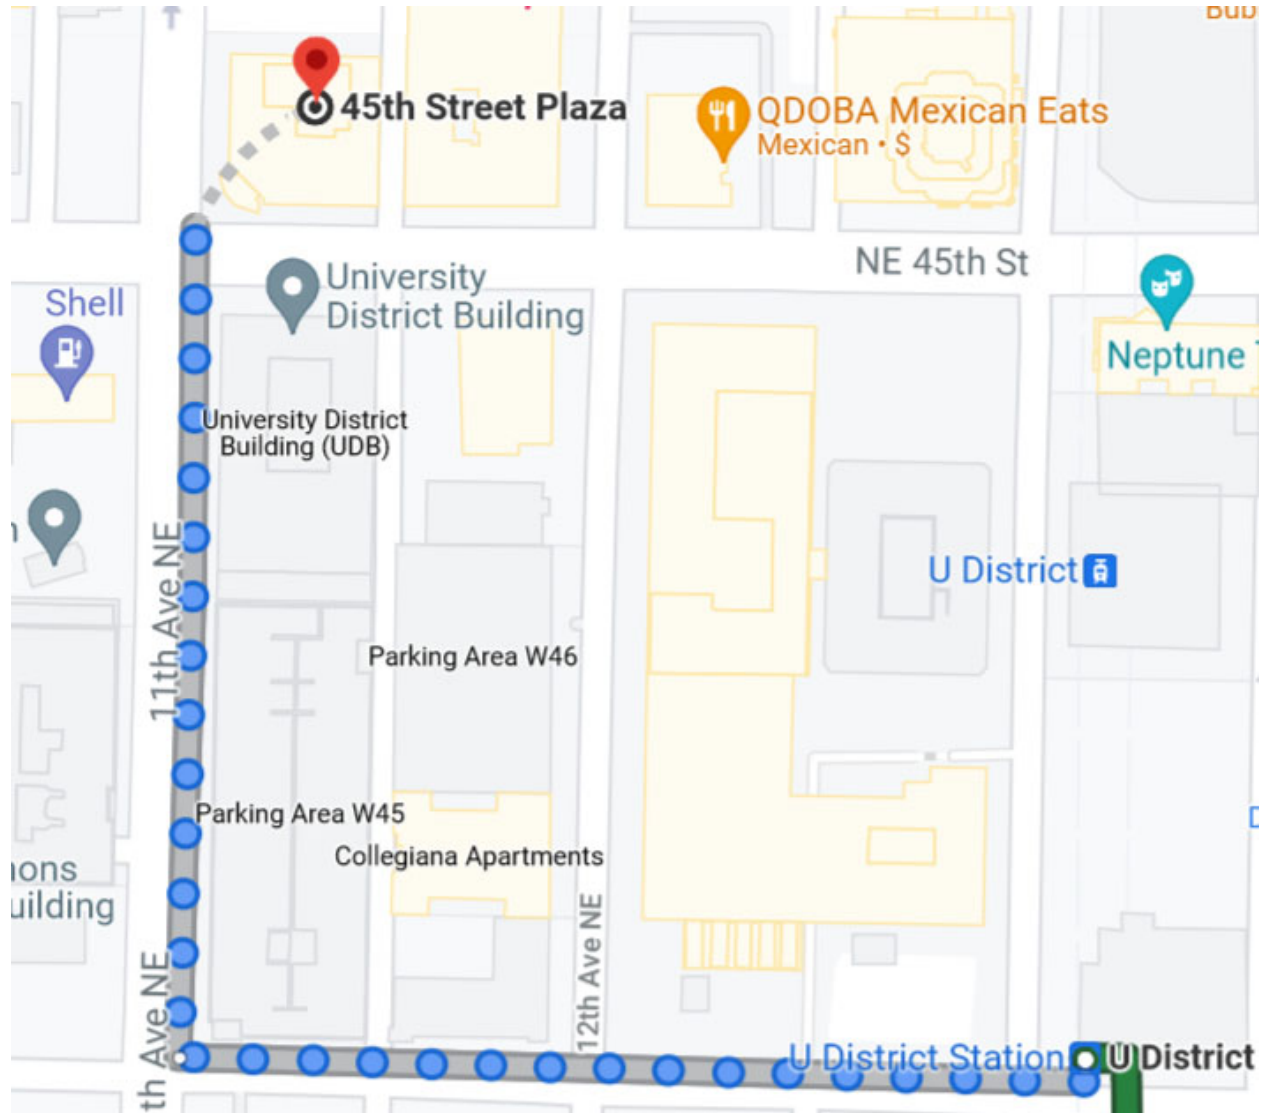

Directions to NWRA Seattle Office

Driving from SeaTac International Airport

1. Depart and head **south on Departures Dr** 0.4 miles
2. Road name changes to Airport Expy 1.3 miles
3. Take the **ramp on the right for WA-518 East** and head **toward Seattle / Tacoma** 1.5 miles
4. Take the **ramp on the left for I-5 North** and head **toward Seattle** 14.8 miles
5. At **Exit 169**, head **right on the ramp toward 45th St / 50th St** 0.2 miles
6. Bear left onto ramp 220 feet
7. **Bear left onto 7th Ave NE** 246 feet
8. Turn **right onto NE 45th St** toward N.E 45TH 0.1 miles
9. Turn **right onto Roosevelt Way NE** 0.1 miles
10. Take **NE 43rd St** 276 feet
11. Turn **left onto 11th Ave NE** 0.1 miles
12. Arrive at **1100 NE 45th St** on the right after crossing the intersection at NE 45th St

Mass Transit from SeaTac International Airport

1. Follow airport signage and walk to the **Link Light Rail SeaTac/Airport Station**
2. Take the **1-Line Northgate to the U-District Station**
3. Walk **West on 43rd** from the U-District Station
4. Walk **1100 NE 45th St**
5. **Cross NE 45th St** to arrive at the **45th Street Plaza: 1100 NE 45th St**

NWRA has negotiated rates with Seattle StayPineapple Hotels and Graduate Seattle Hotel. You can cut and paste the following links:

StayPineapple Hotels (University Inn, Watertown Hotel, and Hotel Five) -
https://be.synxis.com/?adult=1&arrive=2022-03-24&chain=26225&child=0&config=rate&configcode=rate&depart=2022-03-25&dest=SEAPINE&level=chain&locale=en-US&promo=NWRA&rooms=1&utm_campaign=cneg-sales-tmh-hf-wt-ui&utm_medium=referral&utm_source=nw-research-associates

Graduate Seattle – <https://be.synxis.com/?adult=1&arrive=2022-03-24&chain=21643&child=0¤cy=USD&depart=2022-03-25&hotel=76675&level=hotel&locale=en-US&promo=GDNBR&rooms=1>

Hotels near NWRA Seattle Office (University District)