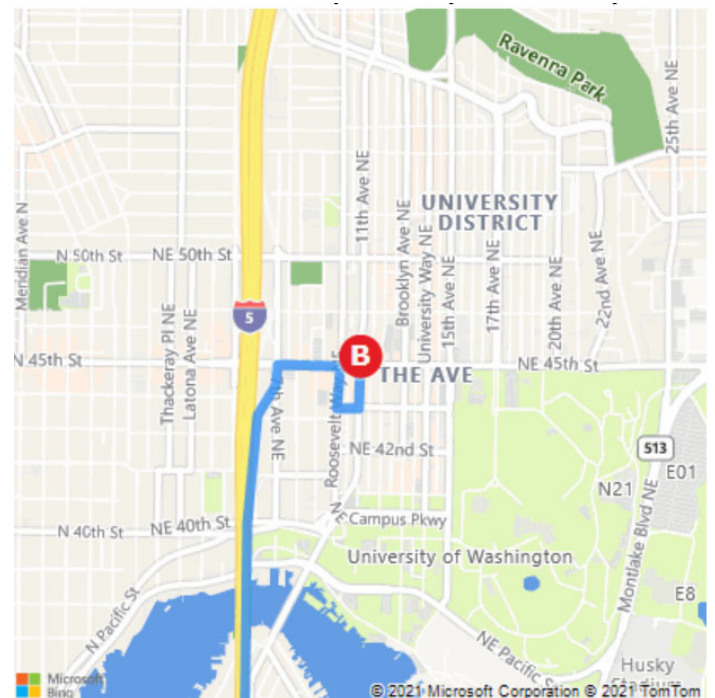

Directions to NWRA Seattle Office

Driving from SeaTac International Airport

1. Depart and head **south on Departures Dr** 0.4 miles
2. Road name changes to Airport Expy 1.3 miles
3. Take the **ramp on the right for WA-518 East** and head **toward Seattle / Tacoma** 1.5 miles
4. Take the **ramp on the left for I-5 North** and head **toward Seattle** 14.8 miles
5. At **Exit 169**, head **right on the ramp toward 45th St / 50th St** 0.2 miles
6. Bear left onto ramp 220 feet
7. **Bear left onto 7th Ave NE** 246 feet
8. Turn **right onto NE 45th St** toward N.E 45TH 0.1 miles
9. Turn **right onto Roosevelt Way NE** 0.1 miles
10. Take **NE 43rd St** 276 feet
11. Turn **left onto 11th Ave NE** 0.1 miles
12. Arrive at **1100 NE 45th St** on the right after crossing the intersection at NE 45th St

Mass Transit from SeaTac International Airport

1. Follow airport signage and walk to the **Link Light Rail SeaTac/Airport Station**
2. Take the **1-Line Northgate to the U-District Station**
3. Walk **West on 43rd** from the U-District Station
4. Walk **1100 NE 45th St**
5. **Cross NE 45th St** to arrive at the **45th Street Plaza: 1100 NE 45th St**

NWRA has negotiated rates with Seattle StayPineapple Hotels and Graduate Seattle Hotel. You can cut and paste the following links:

StayPineapple Hotels (University Inn, Watertown Hotel, and Hotel Five) -
https://be.synxis.com/?adult=1&arrive=2022-03-24&chain=26225&child=0&config=rate&configcode=rate&depart=2022-03-25&dest=SEAPINE&level=chain&locale=en-US&promo=NWRA&rooms=1&utm_campaign=cneg-sales-tmh-hf-wt-ui&utm_medium=referral&utm_source=nw-research-associates

Graduate Seattle – <https://be.synxis.com/?adult=1&arrive=2022-03-24&chain=21643&child=0¤cy=USD&depart=2022-03-25&hotel=76675&level=hotel&locale=en-US&promo=GDNBR&rooms=1>

Hotels near NWRA Seattle Office (University District)