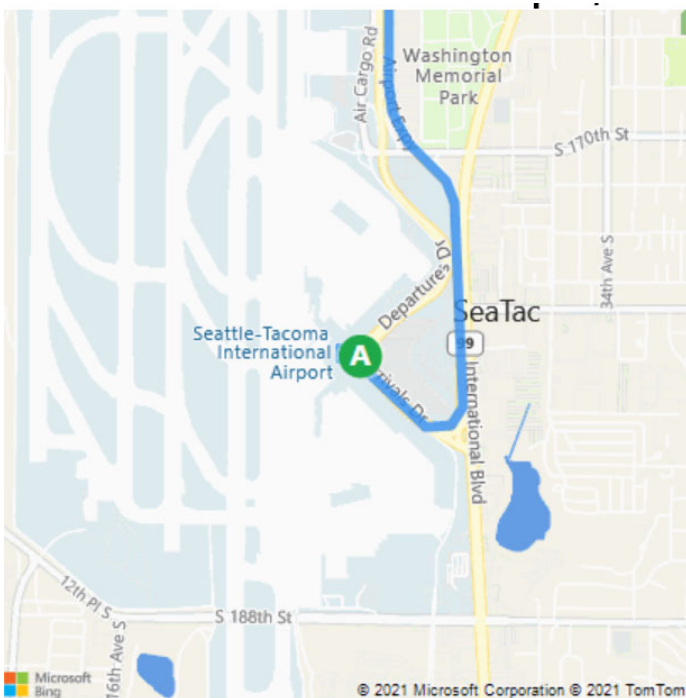

Directions to NWRA Seattle Office

Driving from SeaTac International Airport

1. Depart and head **south on Departures Dr** 0.4 miles
2. Road name changes to Airport Expy 1.3 miles
3. Take the **ramp on the right for WA-518 East** and head **toward Seattle / Tacoma** 1.5 miles
4. Take the **ramp on the left for I-5 North** and head **toward Seattle** 14.8 miles
5. At **Exit 169**, head **right on the ramp toward 45th St / 50th St** 0.2 miles
6. Bear left onto ramp 220 feet
7. **Bear left onto 7th Ave NE** 246 feet
8. Turn **right onto NE 45th St** toward N.E 45TH 0.1 miles
9. Turn **right onto Roosevelt Way NE** 0.1 miles
10. Take **NE 43rd St** 276 feet
11. Turn **left onto 11th Ave NE** 0.1 miles
12. Arrive at **1100 NE 45th St** on the right after crossing the intersection at NE 45th St

Mass Transit from SeaTac International Airport

1. Follow airport signage and walk to the **Link Light Rail SeaTac/Airport Station**
2. Take the **1-Line Northgate to the U-District Station**
3. Walk **West on 43rd** from the U-District Station
4. Walk **1100 NE 45th St**
5. **Cross NE 45th St** to arrive at the **45th Street Plaza: 1100 NE 45th St**

NWRA has negotiated rates with Seattle StayPineapple Hotels and Graduate Seattle Hotel. You can cut and paste the following links:

StayPineapple Hotels (University Inn, Watertown Hotel, and Hotel Five) -
https://be.synxis.com/?adult=1&arrive=2022-03-24&chain=26225&child=0&config=rate&configcode=rate&depart=2022-03-25&dest=SEAPINE&level=chain&locale=en-US&promo=NWRA&rooms=1&utm_campaign=cneg-sales-tmh-hf-wt-ui&utm_medium=referral&utm_source=nw-research-associates

Graduate Seattle – <https://be.synxis.com/?adult=1&arrive=2022-03-24&chain=21643&child=0¤cy=USD&depart=2022-03-25&hotel=76675&level=hotel&locale=en-US&promo=GDNBR&rooms=1>

Hotels near NWRA Seattle Office (University District)