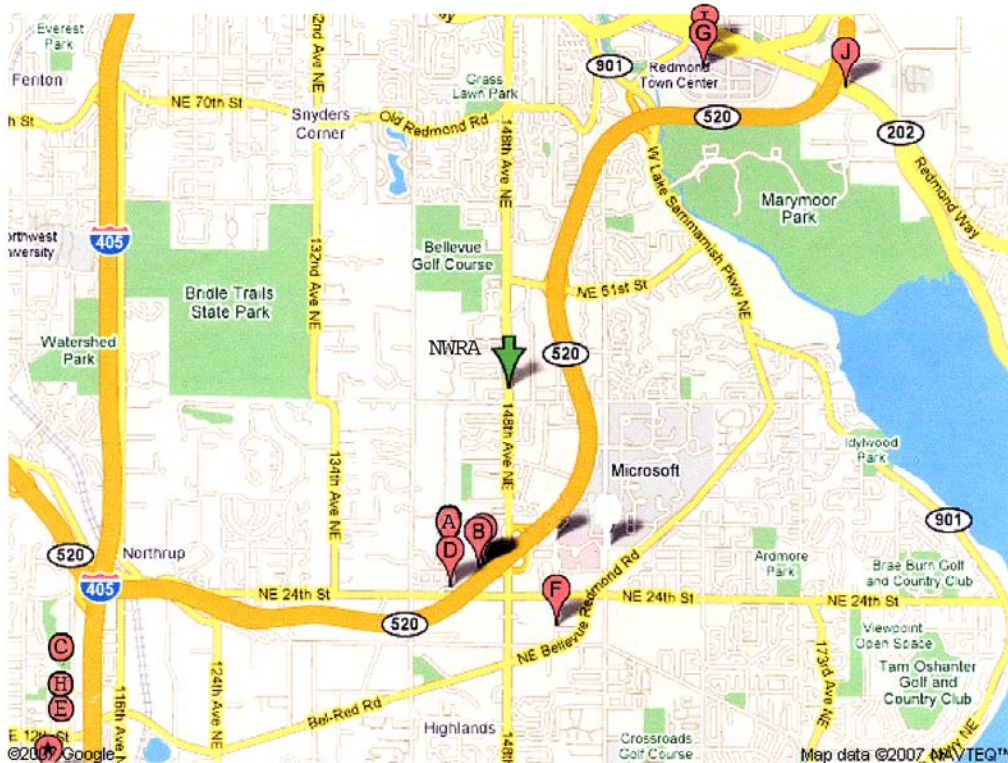

Hotels near NorthWest Research Associates  
 NWRA: 4118 148<sup>th</sup> Ave NE  
 Redmond, WA 98052  
 425-556-9055

Results 1-10 of about 7,662 for hotels near 4118 148th Ave NE, Redmond, WA 98052

- |  |   |
|--|---|
| <p>A. Courtyard-Seattle Bellevue<br/>14615 Ne 29th pl, Bellevue, WA<br/>(425) 869-5300 - ★★★★★ - 0.9 mi S</p> <p>C. Hyatt Bellevue<br/>900 Bellevue Way NE, Bellevue, WA<br/>(425) 462-1234</p> <p>E. Sheraton Bellevue<br/>100 112<sup>th</sup> Ave. NE, Bellevue, WA<br/>(425) 455-3330</p> <p>G. Marriott-Redmond Town Center<br/>7401 164th Ave NE, Redmond, WA<br/>(425) 498-4000 - ★★★★★ - 1.9 mi NE</p> <p>I. Residence Inn by Marriott: Seattle East-Redmond<br/>7575 164th Ave NE, Redmond, WA<br/>(425) 497-9226 - ★★★★★ - 2.0 mi NE</p> | <p>B. Fairfield Inn<br/>14595 Ne 29th Pl, Bellevue, WA<br/>(425) 869-6548 - ★★★★★ - 0.9 mi S</p> <p>D. Residence Inn by Marriott: Bothell Canyon Park<br/>14455 Ne 29th Pl, Bellevue, WA<br/>(425) 882-1222 - ★★★★★ - 1.1 mi S</p> <p>F. Silver Cloud Inns<br/>2122 152nd Ave NE, Redmond, WA<br/>(425) 746-8200 - ★★★★★ - 1.2 mi S</p> <p>H. Westin Bellevue<br/>600 Bellevue Way, Bellevue, WA<br/>(425) 638-1000</p> <p>J. Redmond Inn<br/>17601 Redmond Way, Redmond, WA<br/>(800) 634-8080 - ★★★★★ - 2.3 mi NE</p> |
|--|---|

### **Courtyard by Marriott**

**14615 NE 29<sup>th</sup> Place**

**Bellevue, WA 98007**

**(425) 869-5300 - \*[A on Map](#)**

**1.15 Miles from Office/\$152.00 Corp. rate**

### **Fairfield Inn - Marriott**

**14595 NE 29<sup>th</sup> Pl.**

**Bellevue, WA 98007**

**(425) 869-6548- \*[B on Map](#)**

**5.09 Miles from Office/\$152.00 Corp rate**

### **Residence Inn Marriott**

**14455 NE 29<sup>th</sup> Place**

**Bellevue, WA 98007**

**(425) 882-1222 - \*[D on Map](#)**

**1.15 Miles from Office /\$152.00 Govt. rate**