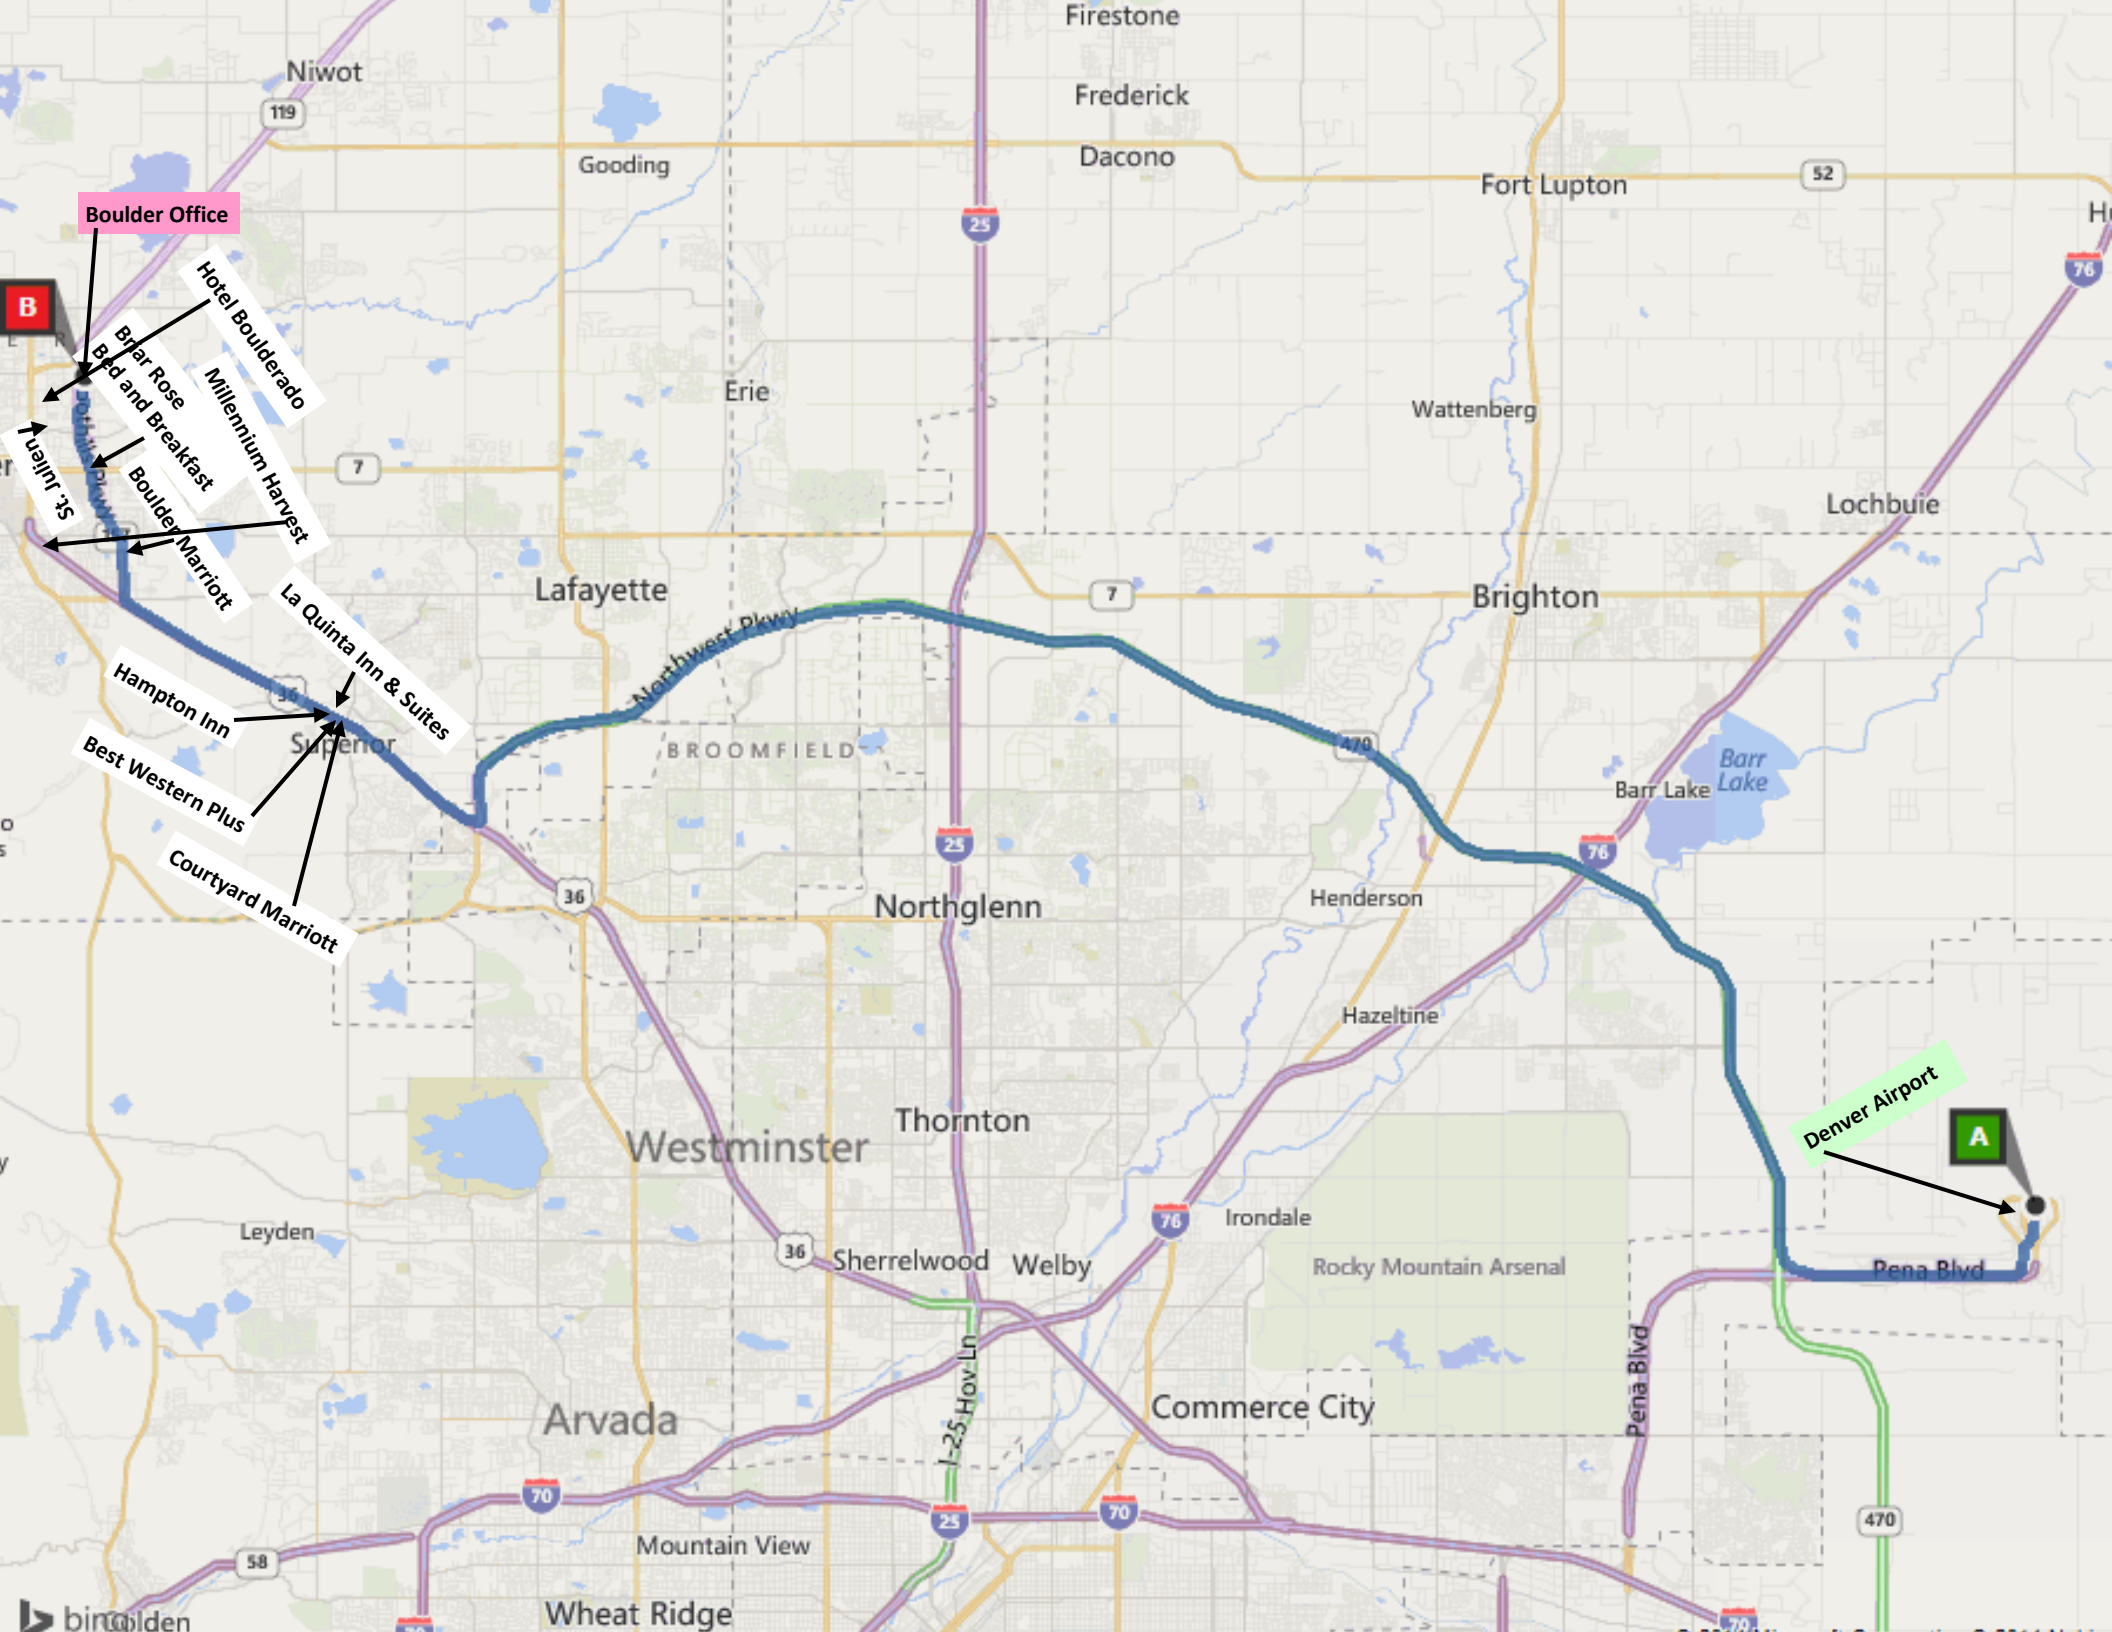

From the Denver Airport:

Note: This route requires tolls.

1. Start out going NORTH on PENA BLVD. 0.2 mi
2. Turn SLIGHT RIGHT toward TERMINAL EAST. 1.9 mi
3. Stay STRAIGHT to go onto PENA BLVD. 3.4 mi
4. Take the E-470 TOLLWAY N exit- EXIT 6B- toward FORT COLLINS. 0.9 mi
5. Merge onto E 470 N (Portions toll). 18.0 mi
6. E 470 N becomes NORTHWEST PKWY W (Portions toll). 8.6 mi
7. NORTHWEST PKWY W becomes STORAGE TEK DR / S 96TH ST. 0.3 mi
8. Merge onto US-36 W. 6.2 mi
9. Merge onto FOOTHILLS PKWY / CO-157 N toward C U STADIUM. 3.4 mi
10. Turn RIGHT onto VALMONT RD / CR-52. <0.1 mi
11. Turn LEFT onto 47TH ST. 0.4 mi
12. Turn RIGHT onto MITCHELL LN. <0.1 mi
13. End at 3380 Mitchell Ln., Boulder, CO 80301-5410

Boulder Office

Hotel Boulderado
Millennium Harvest

Blar Rose
Bld and Breakfast
Boulder Marriott

La Quinta Inn & Suites

Hampton Inn
Best Western Plus

Courtyard Marriott

Denver Airport

Recommended Louisville and Boulder Hotels