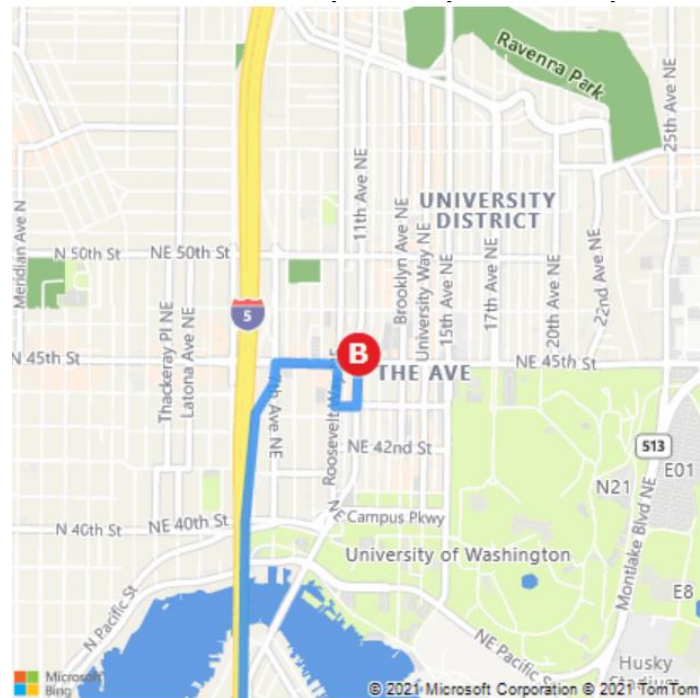

## Directions to NWRA Seattle Office

Driving from SeaTac International Airport

1. Depart and head south on Departures Dr 0.4 miles
2. Road name changes to Airport Expy 1.3 miles
3. Take the ramp on the right for WA-518 East and head toward Seattle / Tacoma 1.5 miles
4. Take the ramp on the left for I-5 North and head toward Seattle 14.8 miles
5. At Exit 169, head right on the ramp toward 45th St / 50th St 0.2 miles
6. Bear left onto ramp 220 feet
7. Bear left onto 7th Ave NE 246 feet
8. Turn right onto NE 45th St toward N.E 45<sup>TH</sup> 0.1 miles
9. Turn right onto Roosevelt Way NE 0.1 miles
10. Take NE 43rd St 276 feet
11. Turn left onto 11th Ave NE 0.1 miles
12. Arrive at 1100 NE 45<sup>th</sup> St on the right after crossing the intersection at NE 45<sup>th</sup> St

## Mass Transit from SeaTac International Airport

1. Follow airport signage and walk to the Link Light Rail SeaTac/Airport Station
2. Take the 1-Line Northgate to the U-District Station
3. Walk West on 43<sup>rd</sup> from the U-District Station
4. Walk North on 11<sup>th</sup> Ave NE
5. Cross NE 45<sup>th</sup> St to arrive at the 45<sup>th</sup> Street Plaza

### **Crowne Plaza Hotel**

1113 Sixth Avenue, Seattle WA 98101

206.464.1980

<https://www.ihg.com/crowneplaza/hotels/us/en/seattle/seadt/hoteldetail>

## Hotels near SeaTac