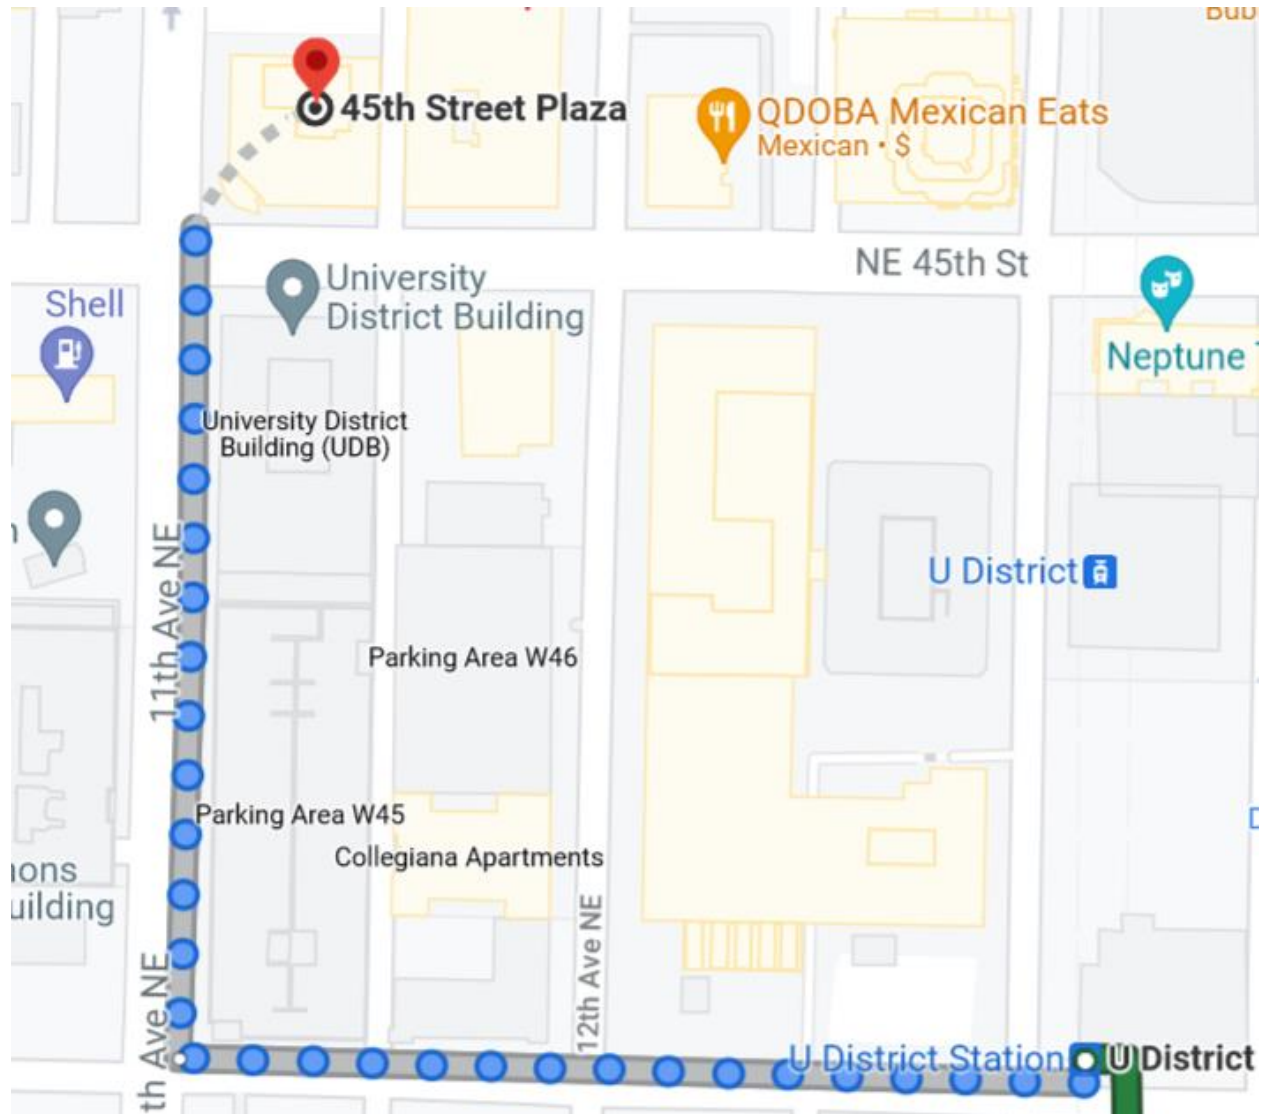

## Directions to NWRA Seattle Office

Driving from SeaTac International Airport

1. Depart and head south on Departures Dr 0.4 miles
2. Road name changes to Airport Expy 1.3 miles
3. Take the ramp on the right for WA-518 East and head toward Seattle / Tacoma 1.5 miles
4. Take the ramp on the left for I-5 North and head toward Seattle 14.8 miles
5. At Exit 169, head right on the ramp toward 45th St / 50th St 0.2 miles
6. Bear left onto ramp 220 feet
7. Bear left onto 7th Ave NE 246 feet
8. Turn right onto NE 45th St toward N.E 45<sup>TH</sup> 0.1 miles
9. Turn right onto Roosevelt Way NE 0.1 miles
10. Take NE 43rd St 276 feet
11. Turn left onto 11th Ave NE 0.1 miles
12. Arrive at 1100 NE 45<sup>th</sup> St on the right after crossing the intersection at NE 45<sup>th</sup> St

## Mass Transit from SeaTac International Airport

1. Follow airport signage and walk to the Link Light Rail SeaTac/Airport Station
2. Take the 1-Line Northgate to the U-District Station
3. Walk West on 43<sup>rd</sup> from the U-District Station
4. Walk North on 11<sup>th</sup> Ave NE
5. Cross NE 45<sup>th</sup> St to arrive at the 45<sup>th</sup> Street Plaza

### **Crowne Plaza Hotel**

1113 Sixth Avenue, Seattle WA 98101

206.464.1980

<https://www.ihg.com/crowneplaza/hotels/us/en/seattle/seadt/hoteldetail>

## Hotels near SeaTac