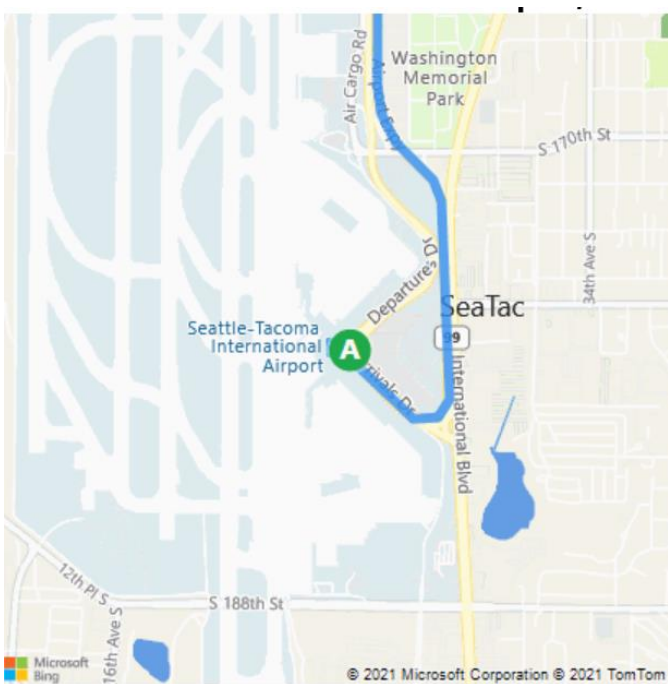

## Directions to NWRA Seattle Office

Driving from SeaTac International Airport

1. Depart and head south on Departures Dr 0.4 miles
2. Road name changes to Airport Expy 1.3 miles
3. Take the ramp on the right for WA-518 East and head toward Seattle / Tacoma 1.5 miles
4. Take the ramp on the left for I-5 North and head toward Seattle 14.8 miles
5. At Exit 169, head right on the ramp toward 45th St / 50th St 0.2 miles
6. Bear left onto ramp 220 feet
7. Bear left onto 7th Ave NE 246 feet
8. Turn right onto NE 45th St toward N.E 45<sup>TH</sup> 0.1 miles
9. Turn right onto Roosevelt Way NE 0.1 miles
10. Take NE 43rd St 276 feet
11. Turn left onto 11th Ave NE 0.1 miles
12. Arrive at 1100 NE 45<sup>th</sup> St on the right after crossing the intersection at NE 45<sup>th</sup> St

## Mass Transit from SeaTac International Airport

1. Follow airport signage and walk to the Link Light Rail SeaTac/Airport Station
2. Take the 1-Line Northgate to the U-District Station
3. Walk West on 43<sup>rd</sup> from the U-District Station
4. Walk North on 11<sup>th</sup> Ave NE
5. Cross NE 45<sup>th</sup> St to arrive at the 45<sup>th</sup> Street Plaza

### **Crowne Plaza Hotel**

1113 Sixth Avenue, Seattle WA 98101

206.464.1980

<https://www.ihg.com/crowneplaza/hotels/us/en/seattle/seadt/hoteldetail>

## Hotels near SeaTac